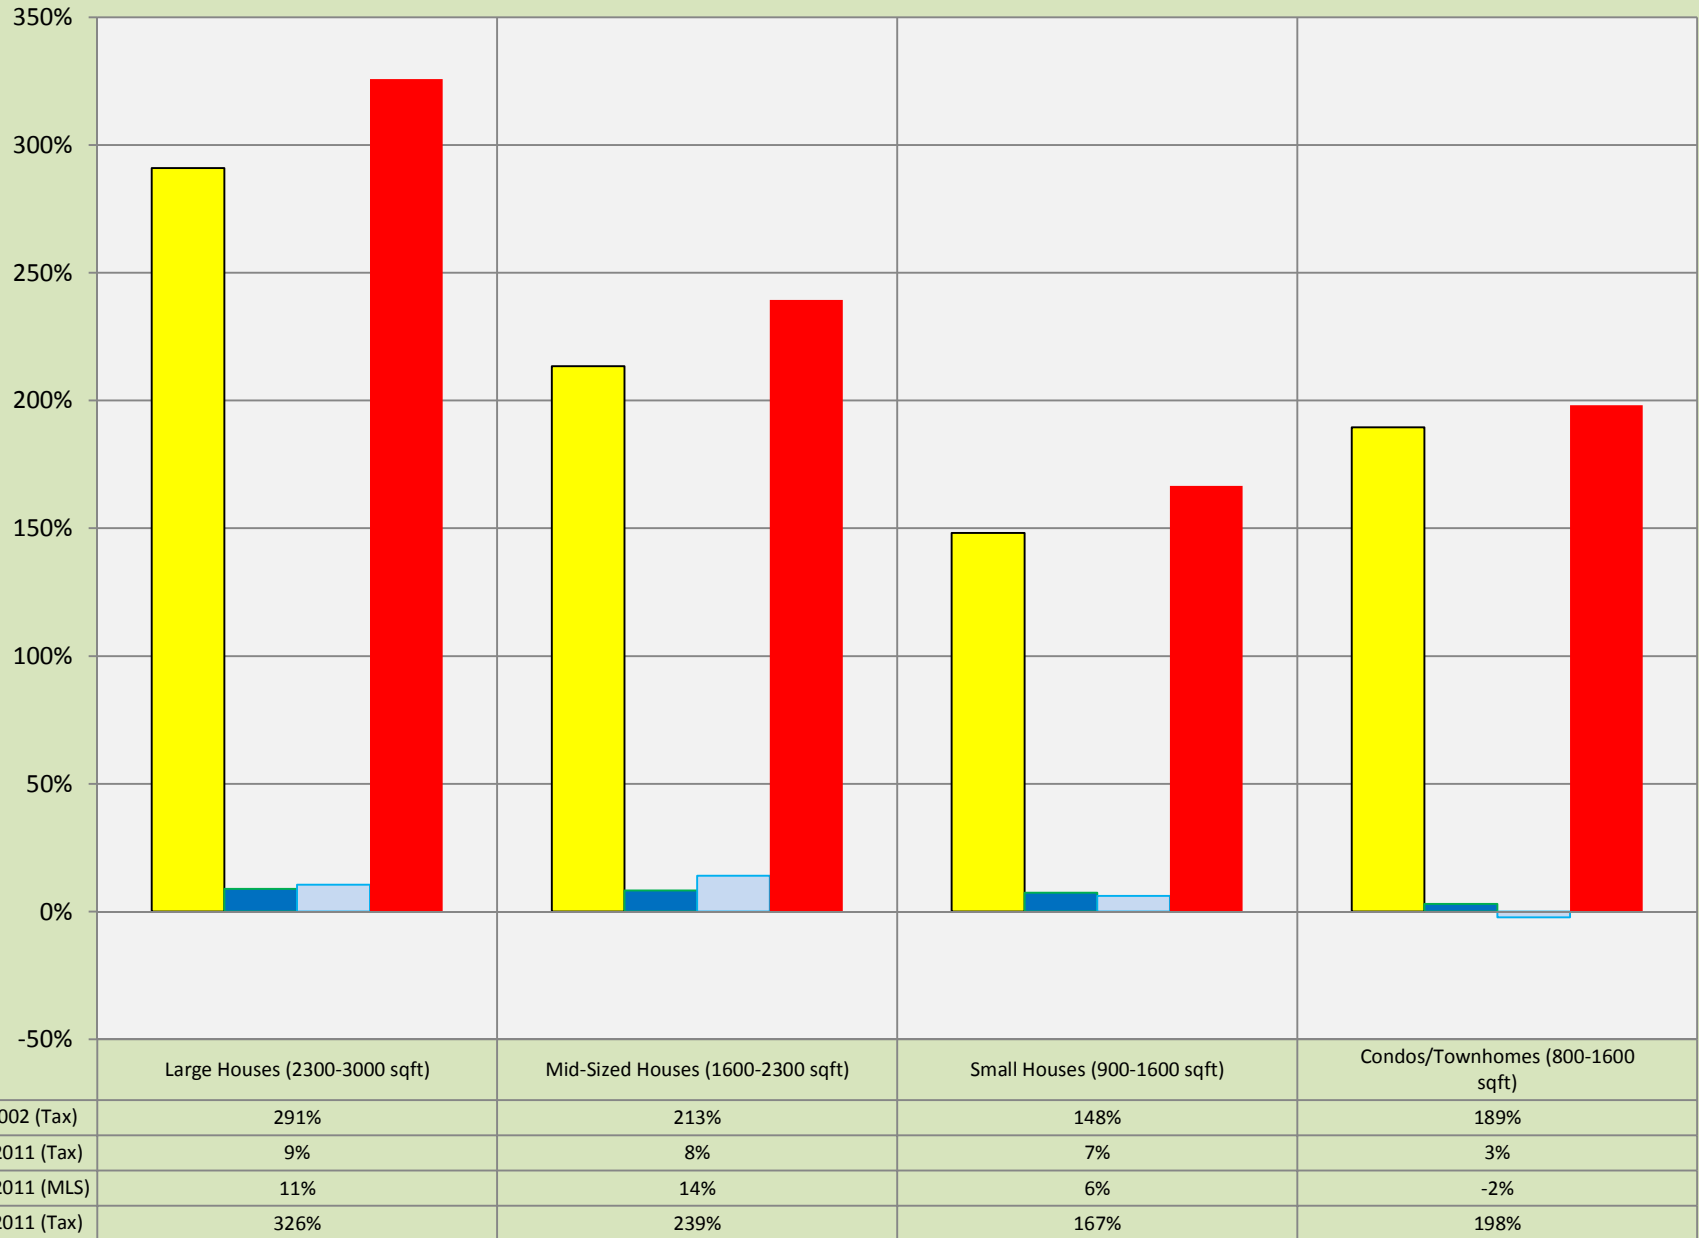

Lafayette Long Term Price Appreciation: All Home Sizes

Incorporating Data from County Tax Records and MLS Databases

Compiled by Agents for Home Buyers LLC

www.Agents4HomeBuyers.com

Data Source: Metrolist Tax & IRES MLS

Chart based on median price or median price-per sqft of homes. Basement sqft not included in calculations.