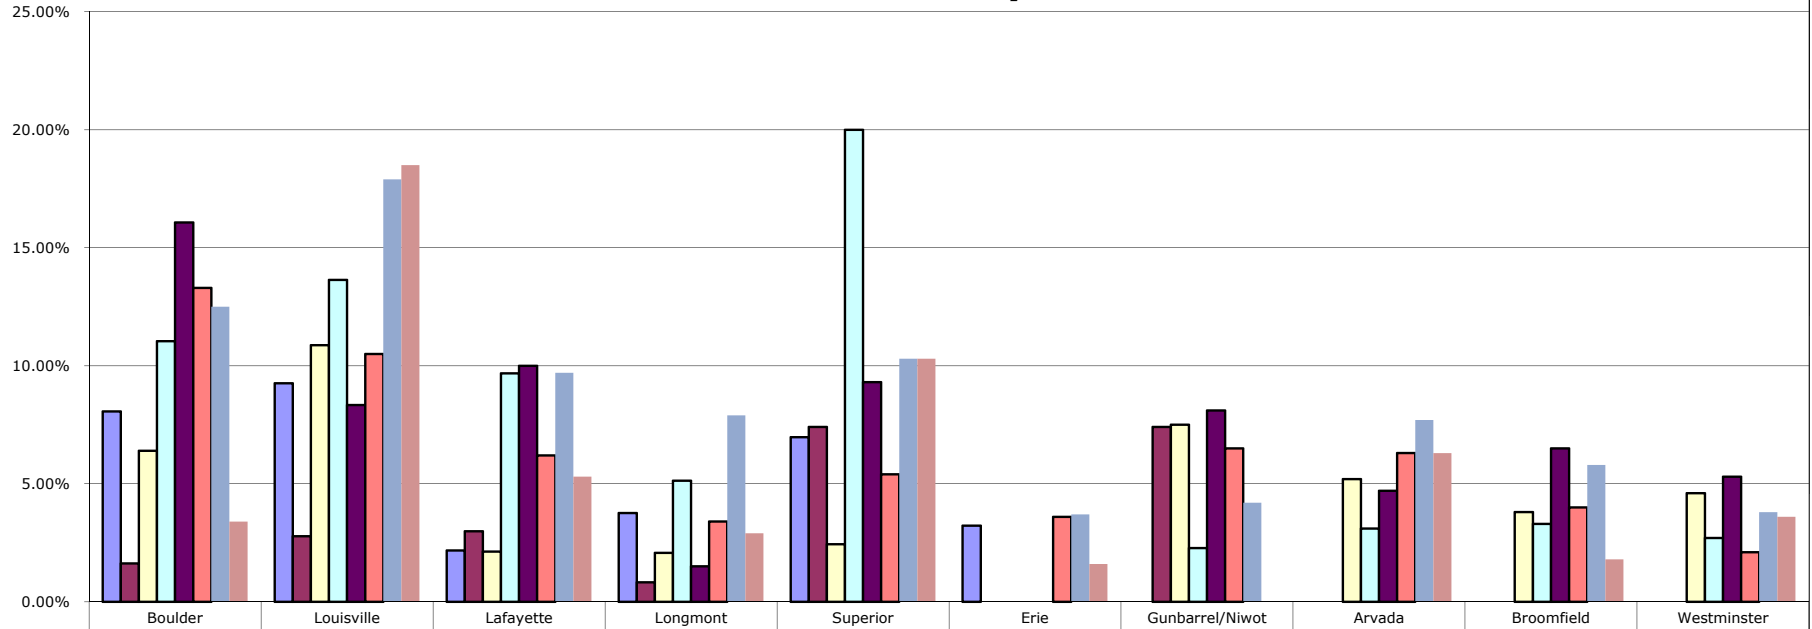

### Large Homes Under Contract in 5 Days or Less

	Boulder	Louisville	Lafayette	Longmont	Superior	Erie	Gunbarrel/Niwot	Arvada	Broomfield	Westminster
2002	8.1%	9.3%	2.2%	3.8%	7.0%	3.2%	0.0%			
2003	1.6%	2.8%	3.0%	0.8%	7.4%	0.0%	7.4%			
2004	6.4%	10.9%	2.1%	2.1%	2.4%	0.0%	7.5%	5.2%	3.8%	4.6%
2005	11.0%	13.6%	9.7%	5.1%	20.0%	0.0%	2.3%	3.1%	3.3%	2.7%
2006	16.1%	8.3%	10.0%	1.5%	9.3%	0.0%	8.1%	4.7%	6.5%	5.3%
2007	13.3%	10.5%	6.2%	3.4%	5.4%	3.6%	6.5%	6.3%	4.0%	2.1%
2008	12.5%	17.9%	9.7%	7.9%	10.3%	3.7%	4.2%	7.7%	5.8%	3.8%
2009	3.4%	18.5%	5.3%	2.9%	10.3%	1.6%	0.0%	6.3%	1.8%	3.6%