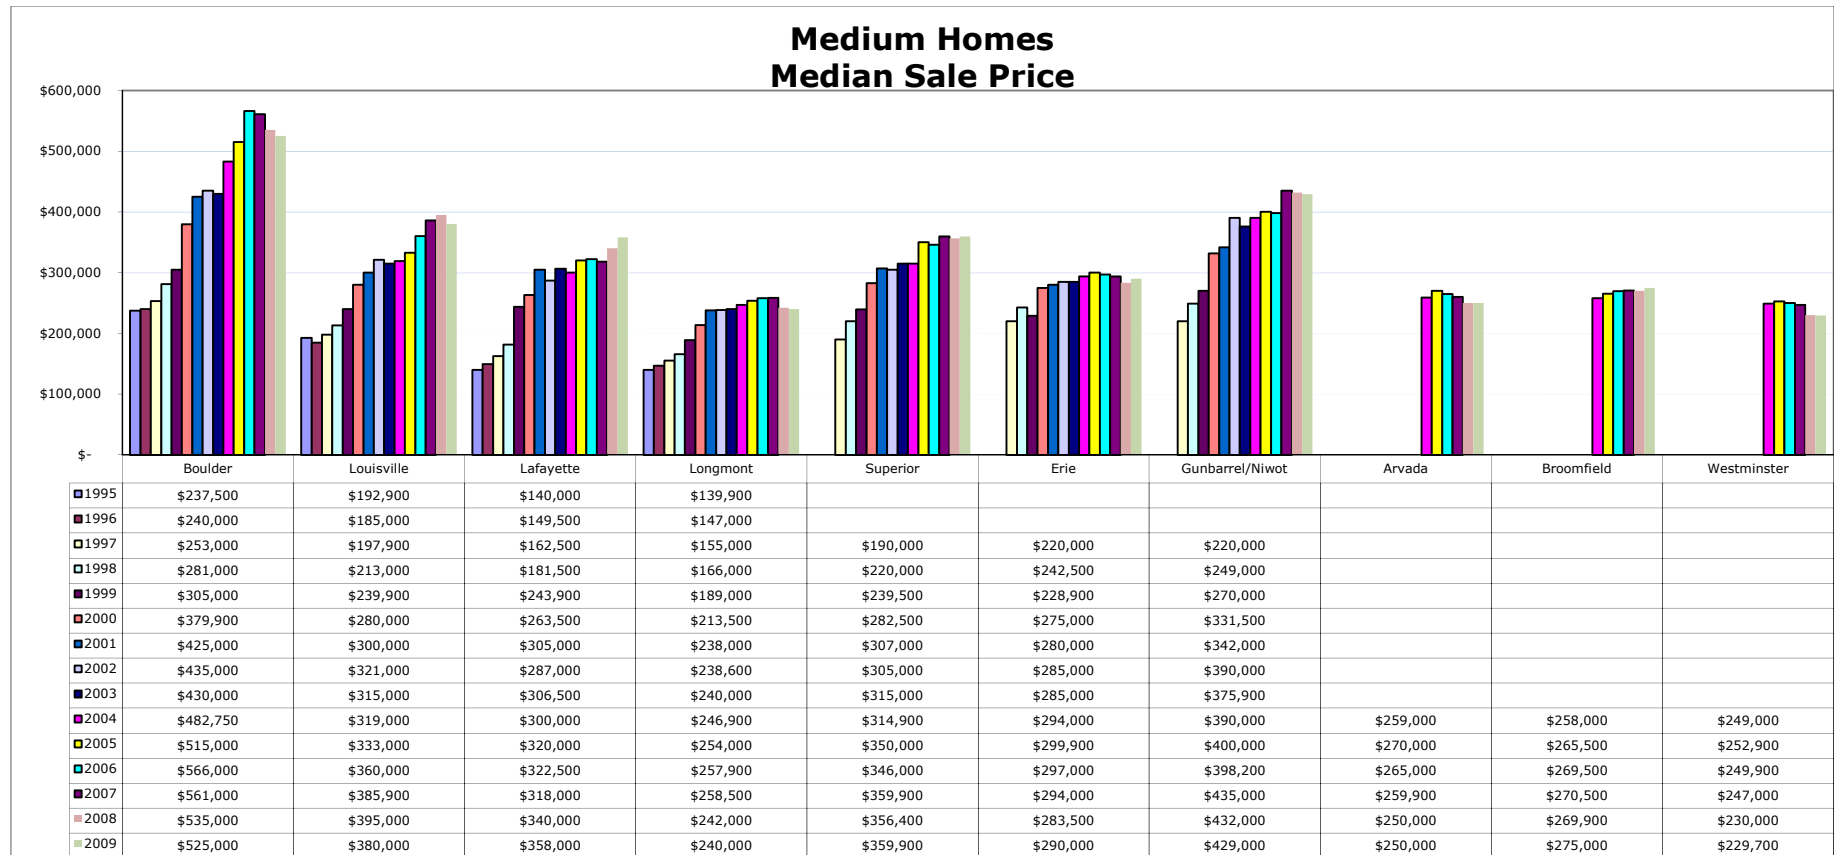

CHART 2

1600-2300 Square Feet
Excluding Basement

AGENTS FOR HOME BUYERS LLC
(303) 448-8808 team@a4hb.com www.Agents4HomeBuyers.com

Resale Homes Only
New Homes Excluded