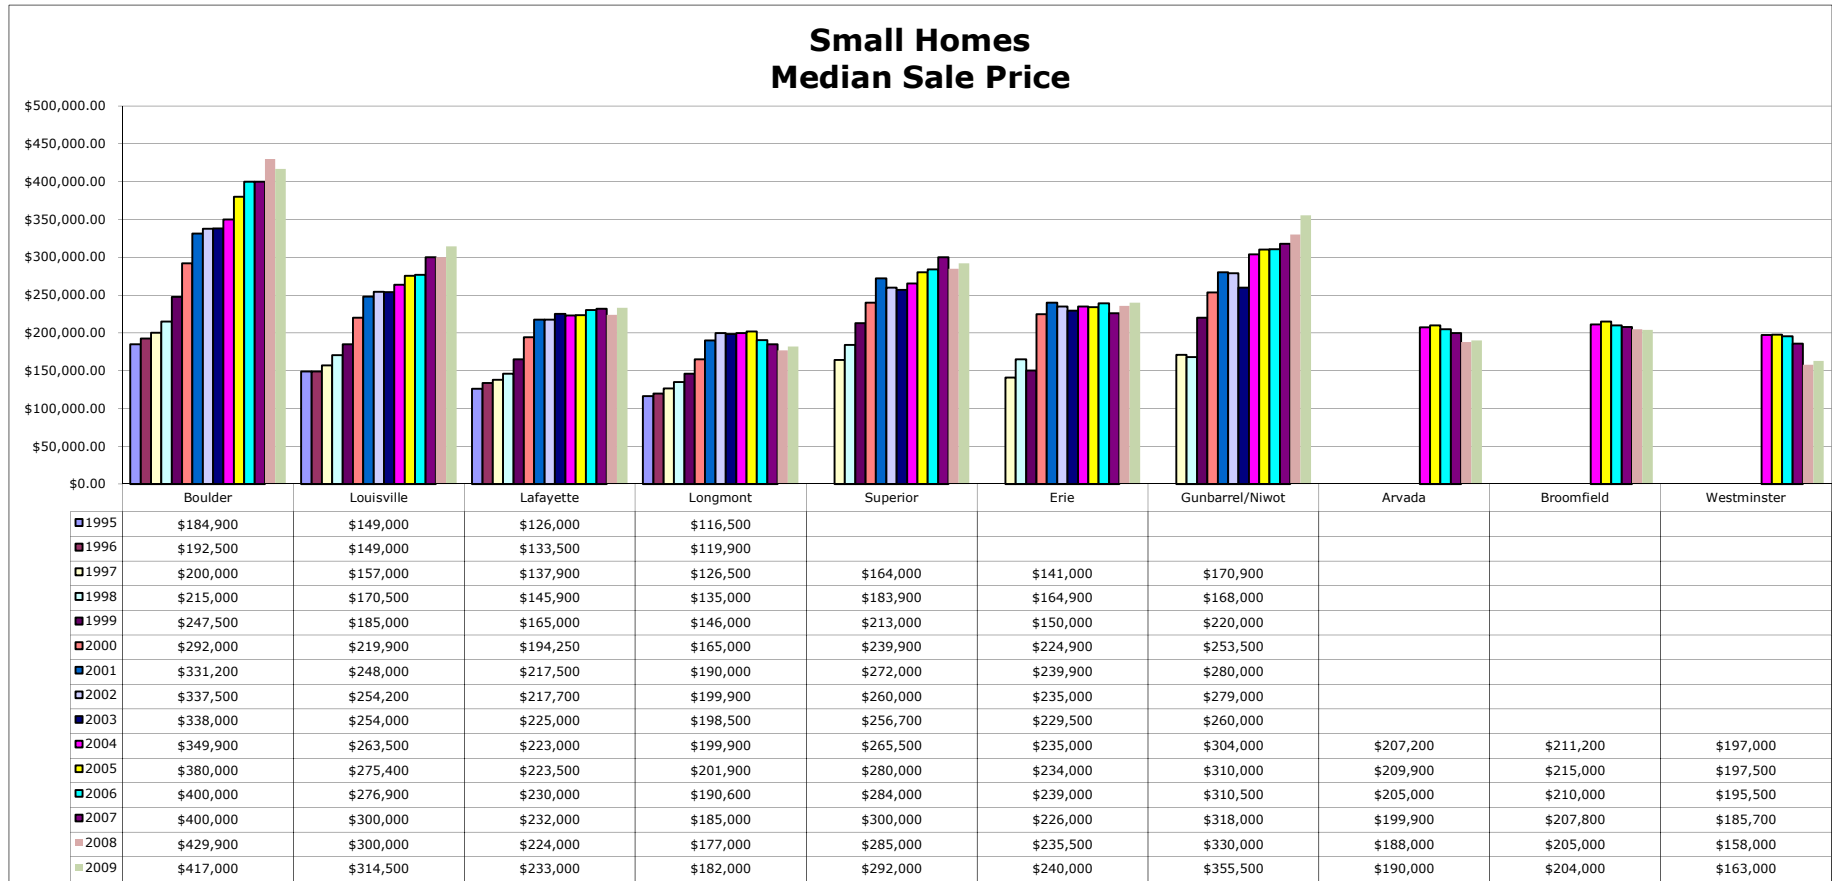

# CHART 3

## Small Homes Median Sale Price

900-1600 Square Feet  
Excluding Basement

**AGENTS FOR HOME BUYERS LLC**  
(303) 448-8808 team@a4hb.com www.Agents4HomeBuyers.com

Resale Homes Only  
New Homes Excluded