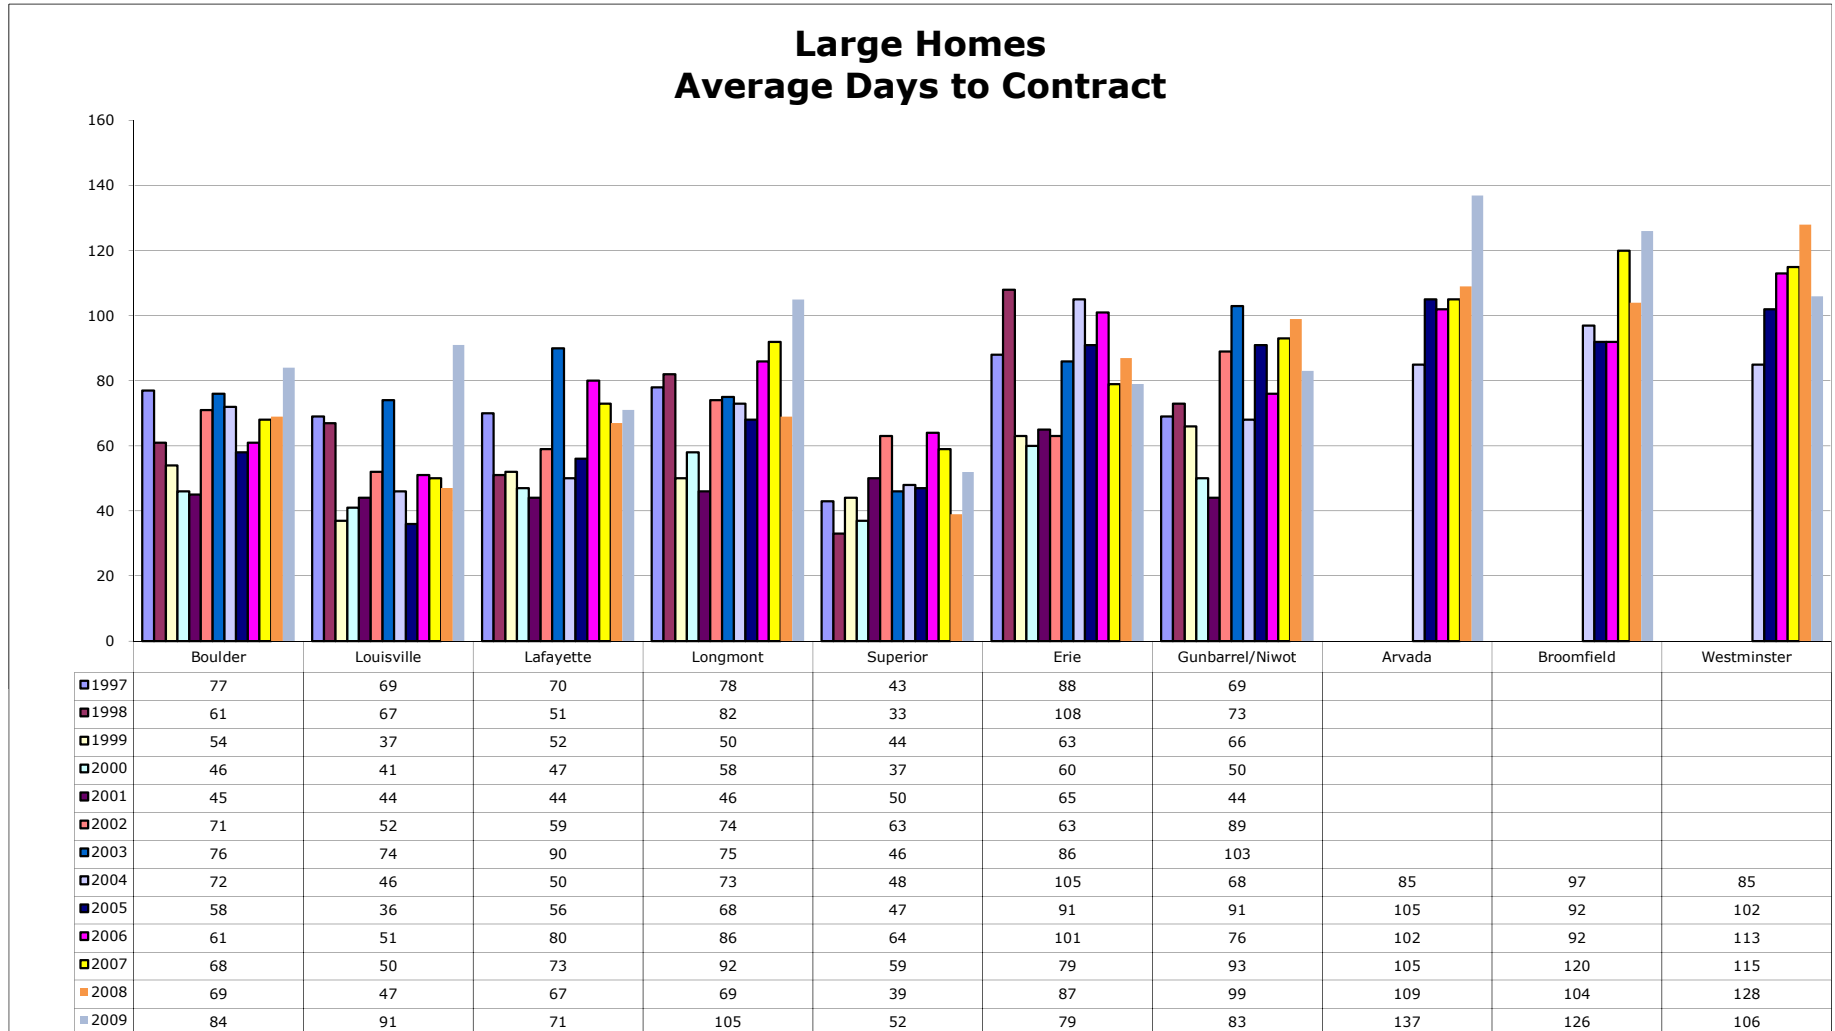

**Large Homes
Average Days to Contract**

2300-3000 Square Feet
Excluding Basement

AGENTS FOR HOME BUYERS LLC
(303) 448-8808 team@a4hb.com www.Agents4HomeBuyers.com

Resale Homes Only
New Homes Excluded